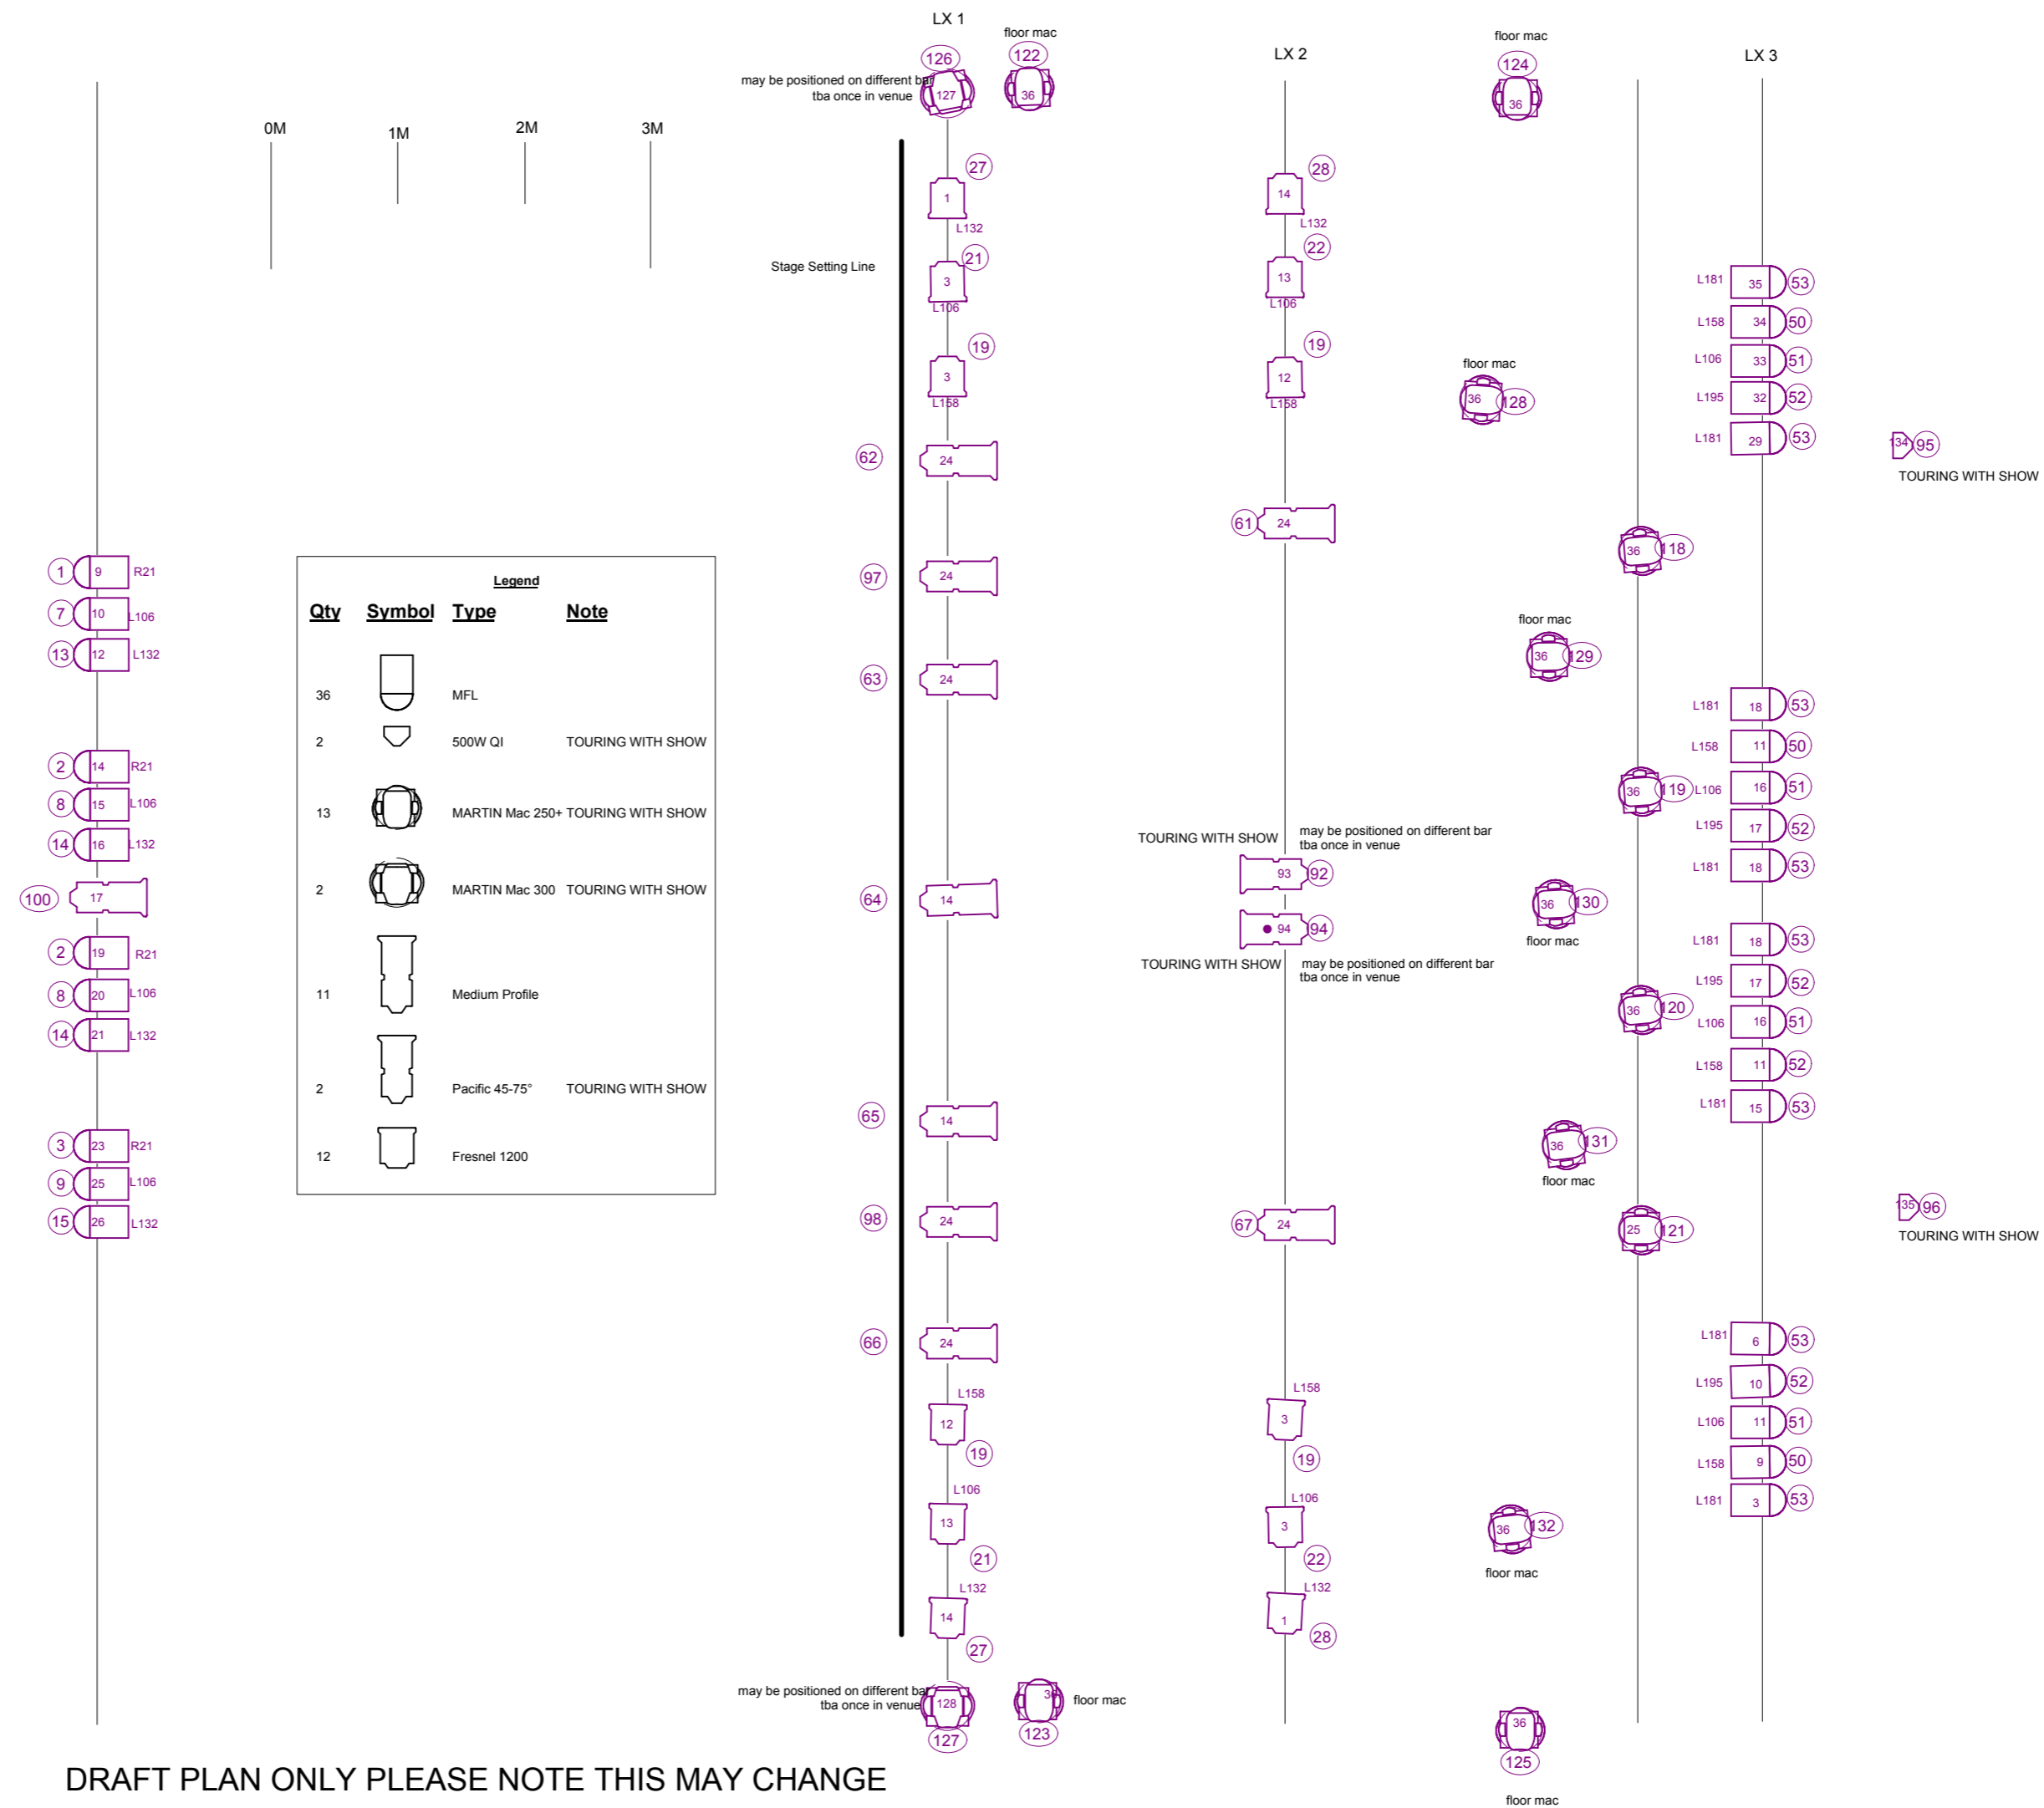

# 360 ALLSTARS ONYX PRODUCTIONS

BOOMS RIGGED LOW

Please note all lights toured with company run on company dimmers and cables

DRAFT PLAN ONLY PLEASE NOTE THIS MAY CHANGE

<b>360 ALLSTARS</b>	
<b>GENERIC TOUR</b>	
Lighting Plan	
Dsgnr: Geoff S	Sheet: 1 of 1
Dir: GENE PETERSON	Scale 1 : 50
DR By: gs	Date: 3/04/2013